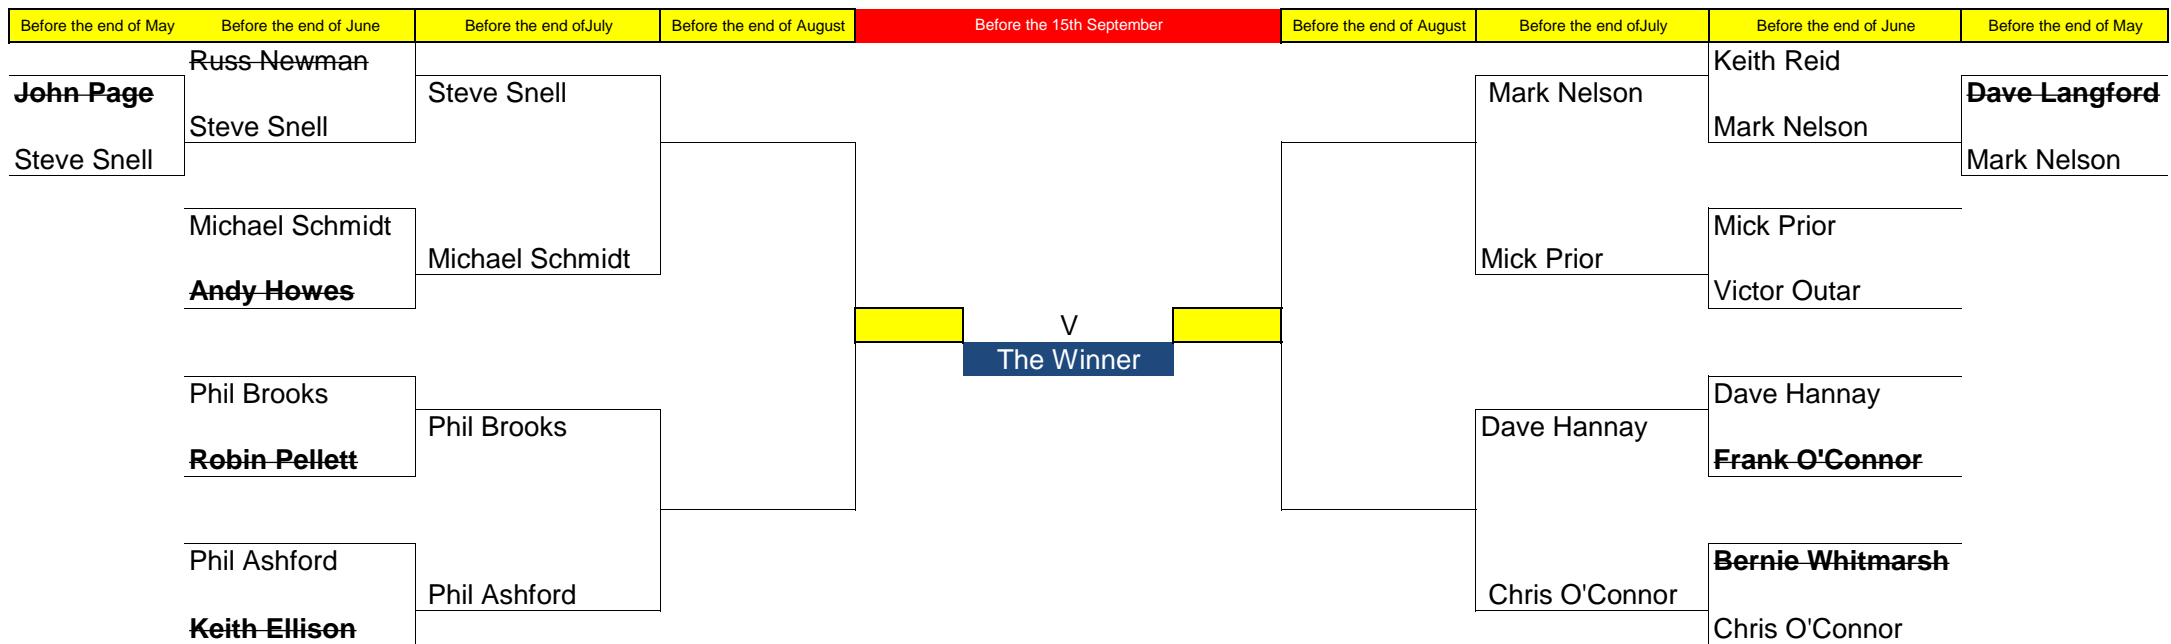

Bromley Golf Club Newman Match Play Knockout Trophy

2013